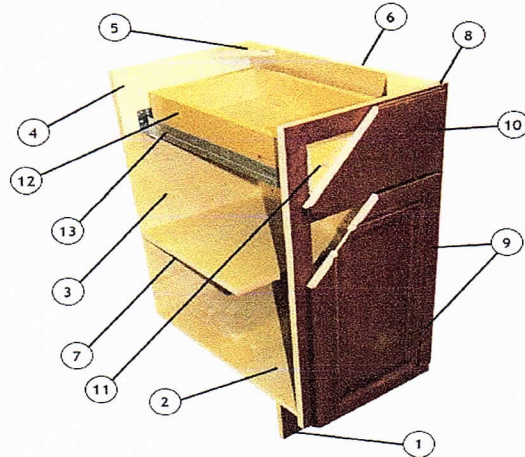

CUSTOM SOLID WOOD CABINETY CONSTRUCTION

5/2022 Subject to revision without notice due to COVID-19 situation

- 1) 4" X 3/4" Plywood toe space with mitered corners (no end grain visible), 3 1/4" depth. All toe kicks are finished, no need to add skins after installation.
- 2) 3/4" Plywood UV oven cured finished floor.
- 3) 5.2mm Plywood back panel with matching UV oven cured finish.
- 4) 3 1/2" Tall Plywood hanging rail.
- 5) 3/4" wood corner stabilizer block insure support during shipping and handling. Also used to mount tops to cabinetry.
- 6) 3/4" Plywood on all finished ends of cabinetry with UV oven cured finished interiors.
15.8mm Plywood ends on all raw ends of cabinetry with UV oven cured coated interiors
- 7) 3/4" Plywood shelving with matching UV oven cured coated finish
- 8) 1 3/4" Matching solid wood face frames. Solid wood stiles will vary in width based on placement.
- 9) Solid Wood Doors attached with your choice of 4 way soft close adjustable hinges. Available in a wide array of different designs. Soft close hinges are standard.
- 10) Solid wood drawer fronts. Available in a wide array of different designs, including framed drawers and applied molding drawers.
- 11) Adjustment slot for easy adjustment of drawer fronts.
- 12) Solid wood 5/8" Thick Drawer Box. Manufactured with high end dovetail joinery. Our drawer boxes are made of solid wood with a UV oven cured finish. 1/4" UV Cured finish Plywood drawer bottoms are dadoed into the drawer box on all four sides. This ensures the highest quality drawer.
- 13) Unmatched in our industry as a standard glide, we install the Blum Tandem Edge featuring BLUMOTION (Soft Close) concealed full access drawer runner. This track has been known as the workhorse of Americas' undermount slide. This fully concealed drawer track features a 75 lbs static load rating, quiet and smooth sliding action, and allows for full view of contents in the drawer. Also includes front fixing bracket with integrated height adjustment. UPDATE: The standard glide is now SOFT CLOSE.